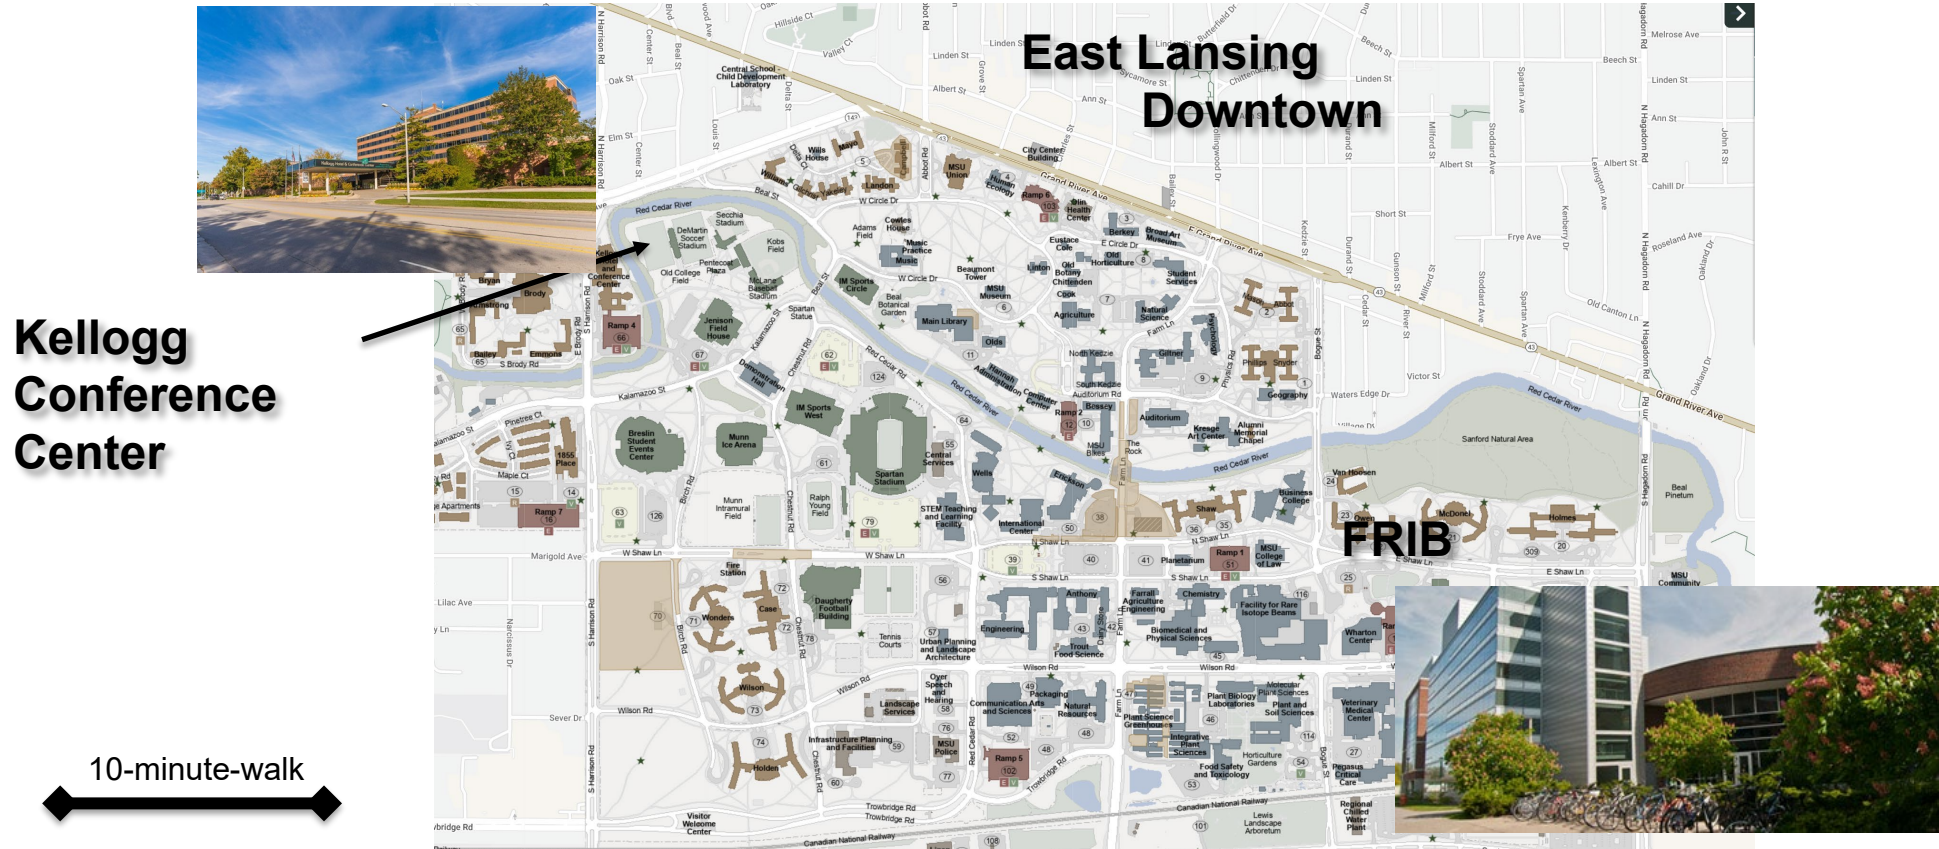

JACoW Team Meeting 2025 proposal

- Location: MSU campus, East Lansing, MI
- Time: Late October / Early November 2025
- Venue
 - Kellogg Center, or
 - FRIB building
- Travel info
 - Detroit Airport (DTW), international airport
 - » 88 Miles away from MSU
 - » Shuttle bus (Michigan Flyer) to/from MSU campus
 - Lansing airport (LAN)
 - » 12 Miles away from MSU
 - Grand Rapids airport (GRR)
 - » 63 Miles away from MSU
- Free campus bus

Atrium
50 seats

Lecture Hall #1
200 seats

Lecture Hall #2
100 seats

Courtyard

MSU Campus: FRIB to Kellogg

- <https://maps.msu.edu/interactive/index.php>

Facility for Rare Isotope Beams
U.S. Department of Energy Office of Science | Michigan State University
640 South Shaw Lane • East Lansing, MI 48824, USA
frib.msu.edu

Lodging Near MSU

- There are several hotels around MSU campus and East Lansing

Candlewood Suites

Hyatt Place

Kellogg Hotel & Conference Center

Fairfield Inn

Marriott at University Place

Radisson Lansing

Things to see on MSU's Campus

- MSU is filled with many fun and interesting attractions

See a show at the Abrahms Planetarium

Eat some MSU Dairy Store ice cream!

Watch a performance at the Wharton Center

Visit the MSU museum, a Smithsonian Institution affiliate